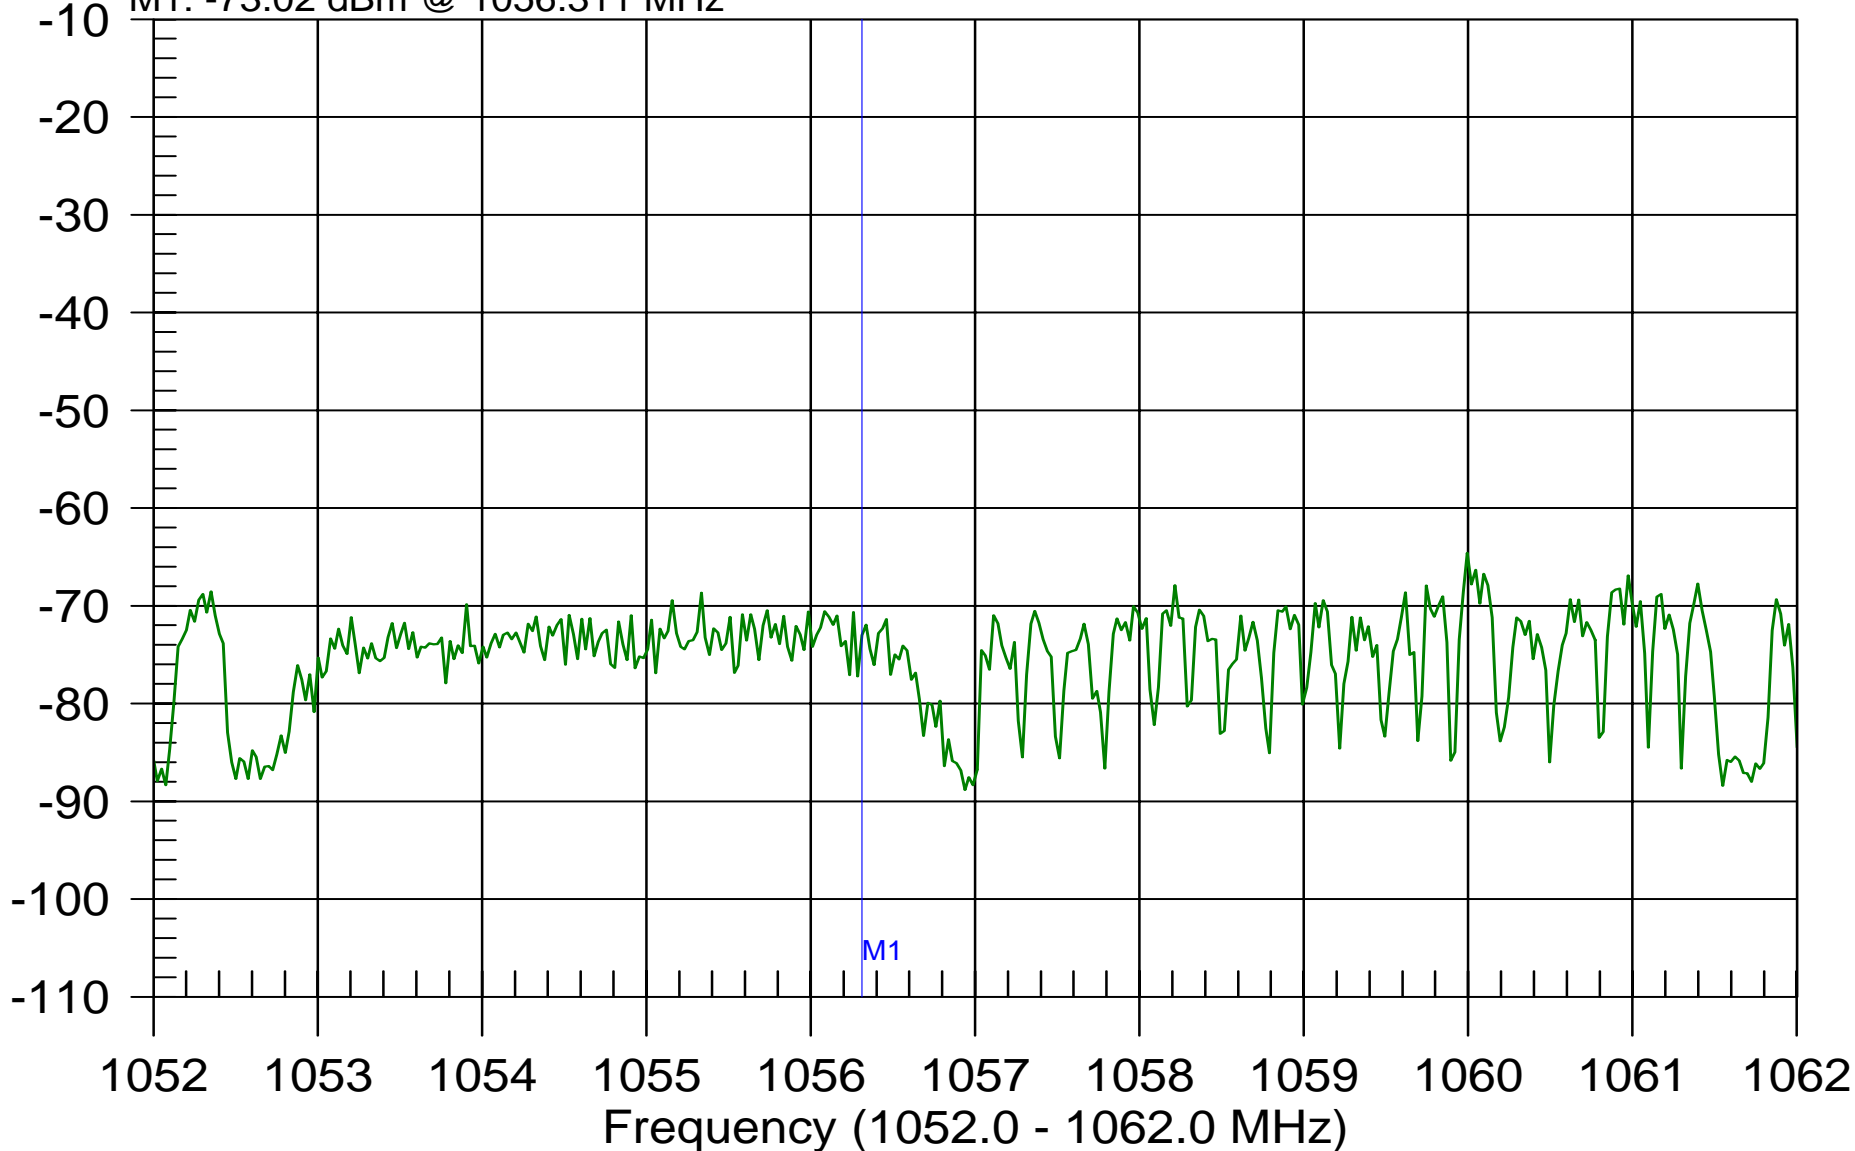

Spectrum Analyzer

KAYOU-SIX

M1: -73.02 dBm @ 1056.311 MHz

Ref Level :
-10.0 dBm
dB / Div :
10.0 dB

CF: 1057.0 MHz
RBW: 10 kHz
Date: 09/18/2007
Model: MS2711B

SPAN: 10.00 MHz
VBW: 3 kHz
Time: 05:52:50
Serial #: 00206018

Attenuation: 0 dB
Detection: Pos. Peak